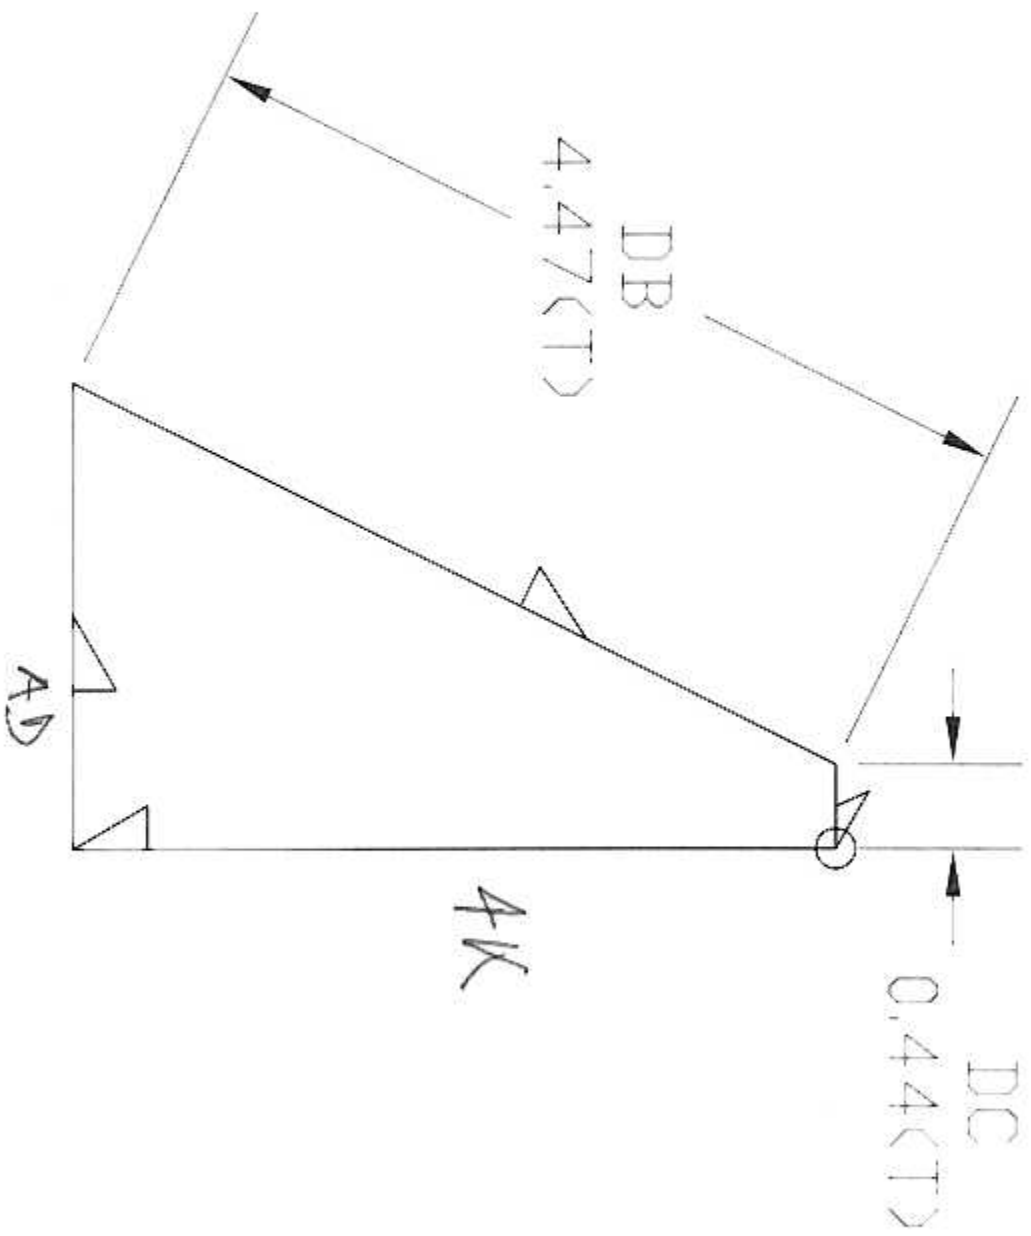

EX 5-1A

6

BY: DC EDWARDS	DATE: 061808
EGR 194-01	
TITLE: 94 LAYOUT	
DE_C4EX	SCALE: NTS

ⓐ A

6

BY: DC EDWARDS	DATE: 061808
EGR 194-01	
TITLE: 94 LAYOUT	
DE_C4EX	SCALE: NTS

②

6

BY: DC EDWARDS	DATE: 061808
EGR 194-01	
TITLE: 94 LAYOUT	
DE_C4EX	SCALE: NTS

B

6

BY: DC EDWARDS	DATE: 061808
EGR 194-01	
TITLE: 94 LAYOUT	
DE_C4EX	SCALE: NTS

CHECK

g c

—

□ k

BY: DC EDWARDS

EGR 194-01

DATE: 061808

TITLE: 94 LAYOUT

DE_C4EX

SCALE: NTS