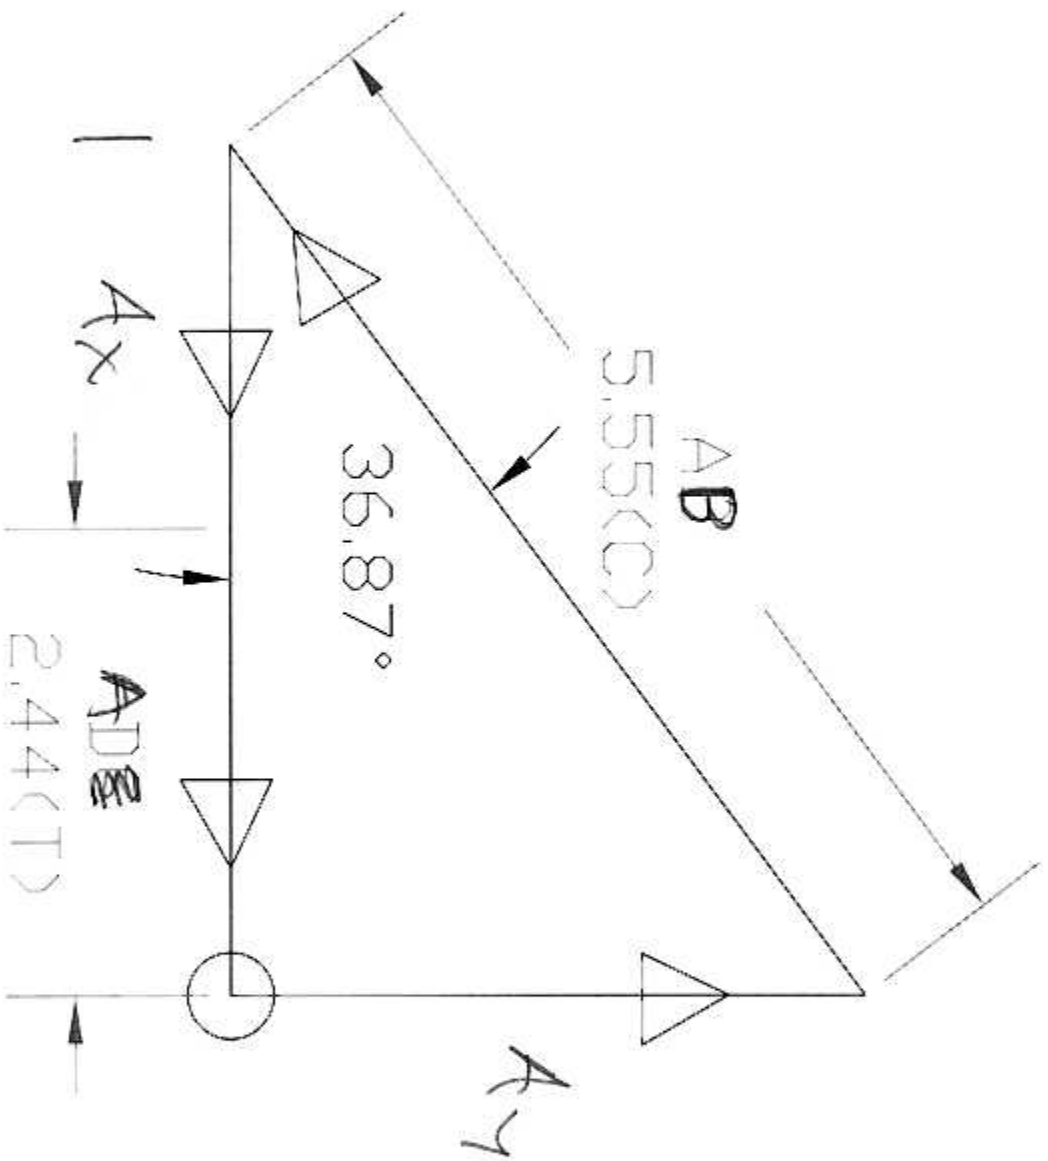

EX 5-1A

6

BY: DC EDWARDS	DATE: 061808
EGR 194-01	
TITLE: 94 LAYOUT	
DE_C4EX	SCALE: NTS

ⓐ A

6

BY: DC EDWARDS	DATE: 061808
EGR 194-01	
TITLE: 94 LAYOUT	
DE_C4EX	SCALE: NTS

②

6

BY: DC EDWARDS	DATE: 061808
EGR 194-01	
TITLE: 94 LAYOUT	
DE_C4EX	SCALE: NTS

B

6

BY: DC EDWARDS	DATE: 061808
EGR 194-01	
TITLE: 94 LAYOUT	
DE_C4EX	SCALE: NTS

CHECK

g c

—

□ k

BY: DC EDWARDS

EGR 194-01

DATE: 061808

TITLE: 94 LAYOUT

DE_C4EX

SCALE: NTS