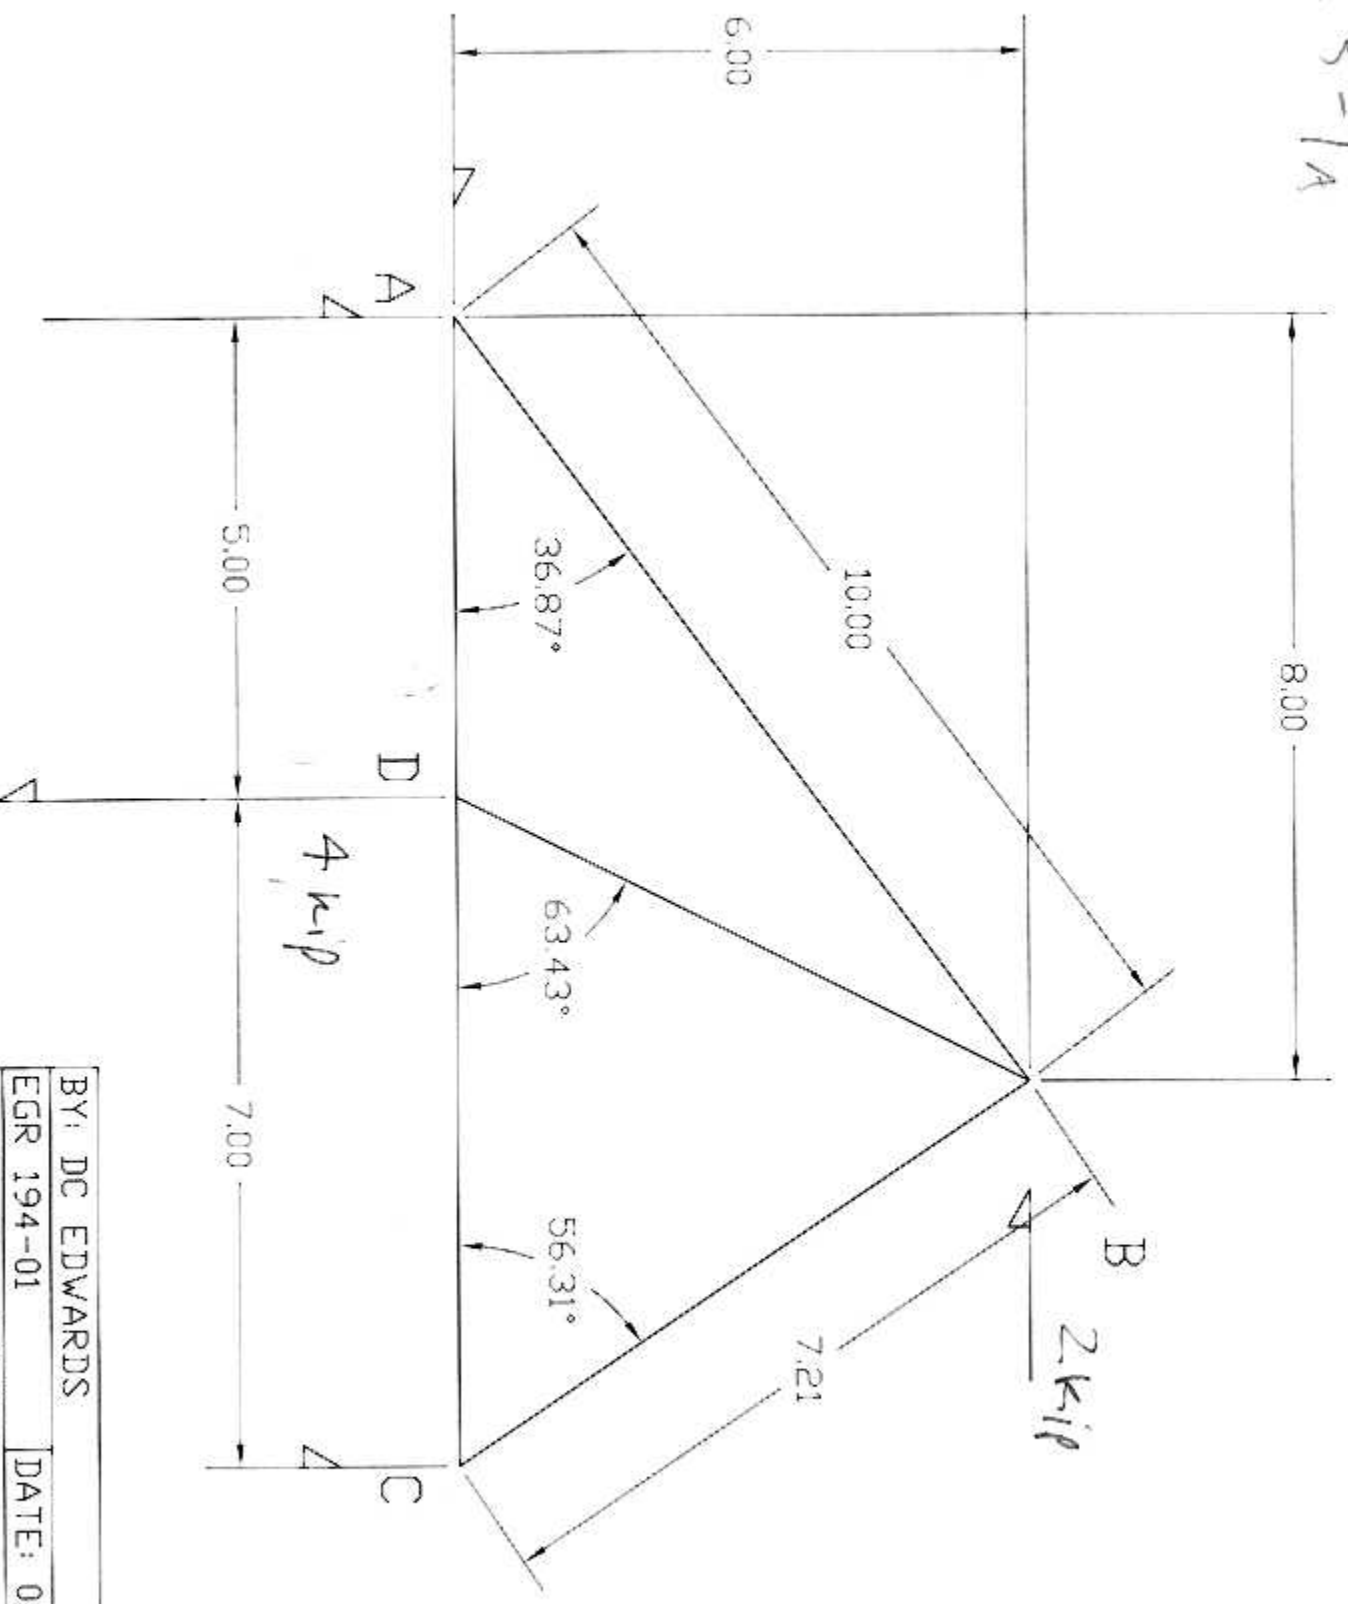

EX 5-1A

6

BY: DC EDWARDS	DATE: 061808
EGR 194-01	
TITLE: 94 LAYOUT	
DE_C4EX	SCALE: NTS

ⓐ A

6

BY: DC EDWARDS	DATE: 061808
EGR 194-01	
TITLE: 94 LAYOUT	
DE_C4EX	SCALE: NTS

②

6

BY: DC EDWARDS	DATE: 061808
EGR 194-01	
TITLE: 94 LAYOUT	
DE_C4EX	SCALE: NTS

B

6

BY: DC EDWARDS	DATE: 061808
EGR 194-01	
TITLE: 94 LAYOUT	
DE_C4EX	SCALE: NTS

CHECK

g c

—

□ k

BY: DC EDWARDS

EGR 194-01

DATE: 061808

TITLE: 94 LAYOUT

DE_C4EX

SCALE: NTS