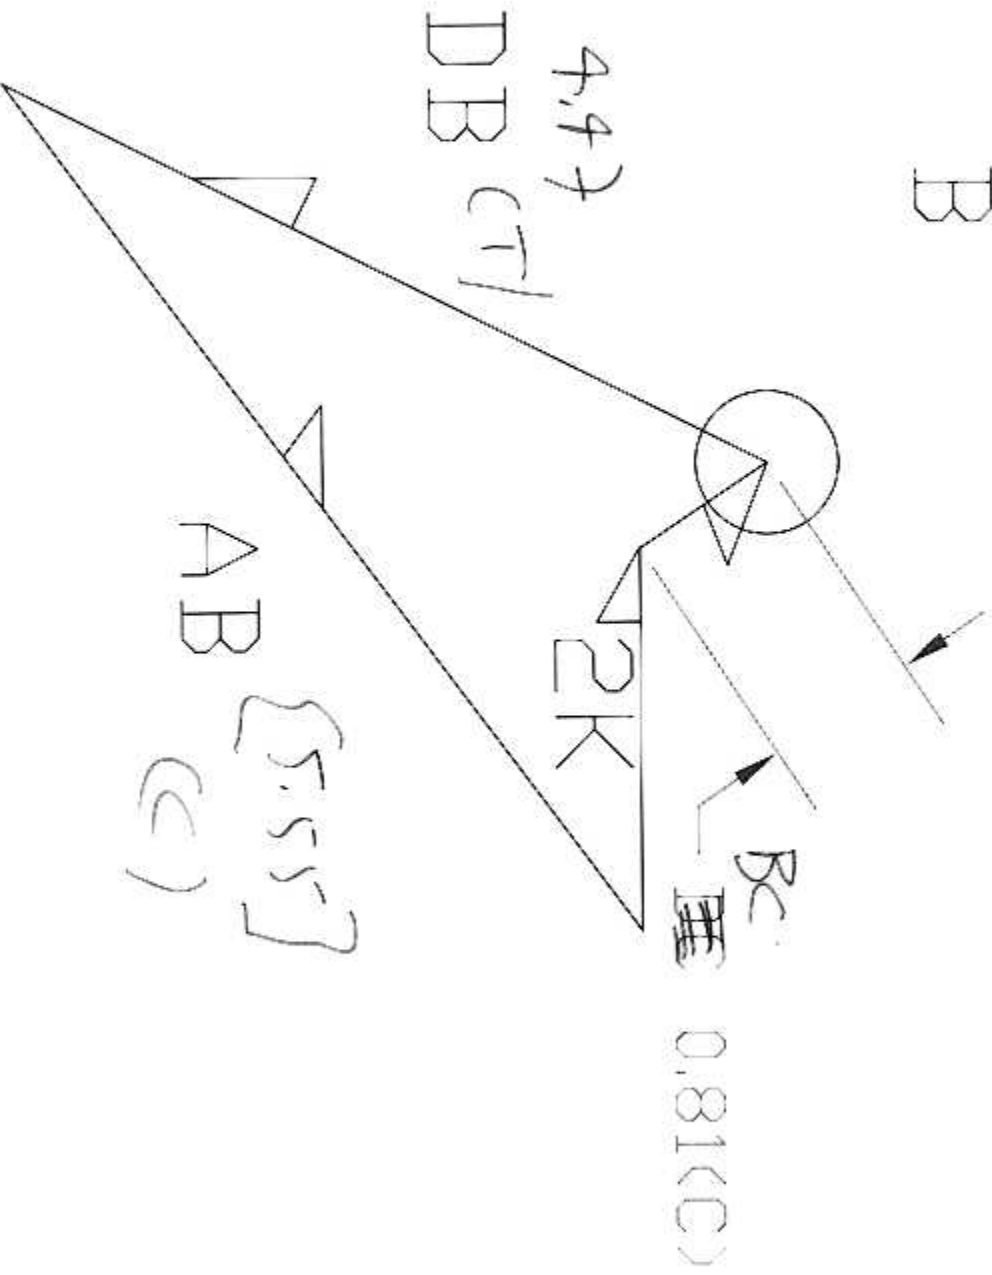

EX 5-1A

6

BY: DC EDWARDS	DATE: 061808
EGR 194-01	
TITLE: 94 LAYOUT	
DE_C4EX	SCALE: NTS

ⓐ A

6

BY: DC EDWARDS	DATE: 061808
EGR 194-01	
TITLE: 94 LAYOUT	
DE_C4EX	SCALE: NTS

②

6

BY: DC EDWARDS	DATE: 061808
EGR 194-01	
TITLE: 94 LAYOUT	
DE_C4EX	SCALE: NTS

B

6

BY: DC EDWARDS	DATE: 061808
EGR 194-01	
TITLE: 94 LAYOUT	
DE_C4EX	SCALE: NTS

CHECK

g c

—

□ k

BY: DC EDWARDS

EGR 194-01

DATE: 061808

TITLE: 94 LAYOUT

DE_C4EX

SCALE: NTS